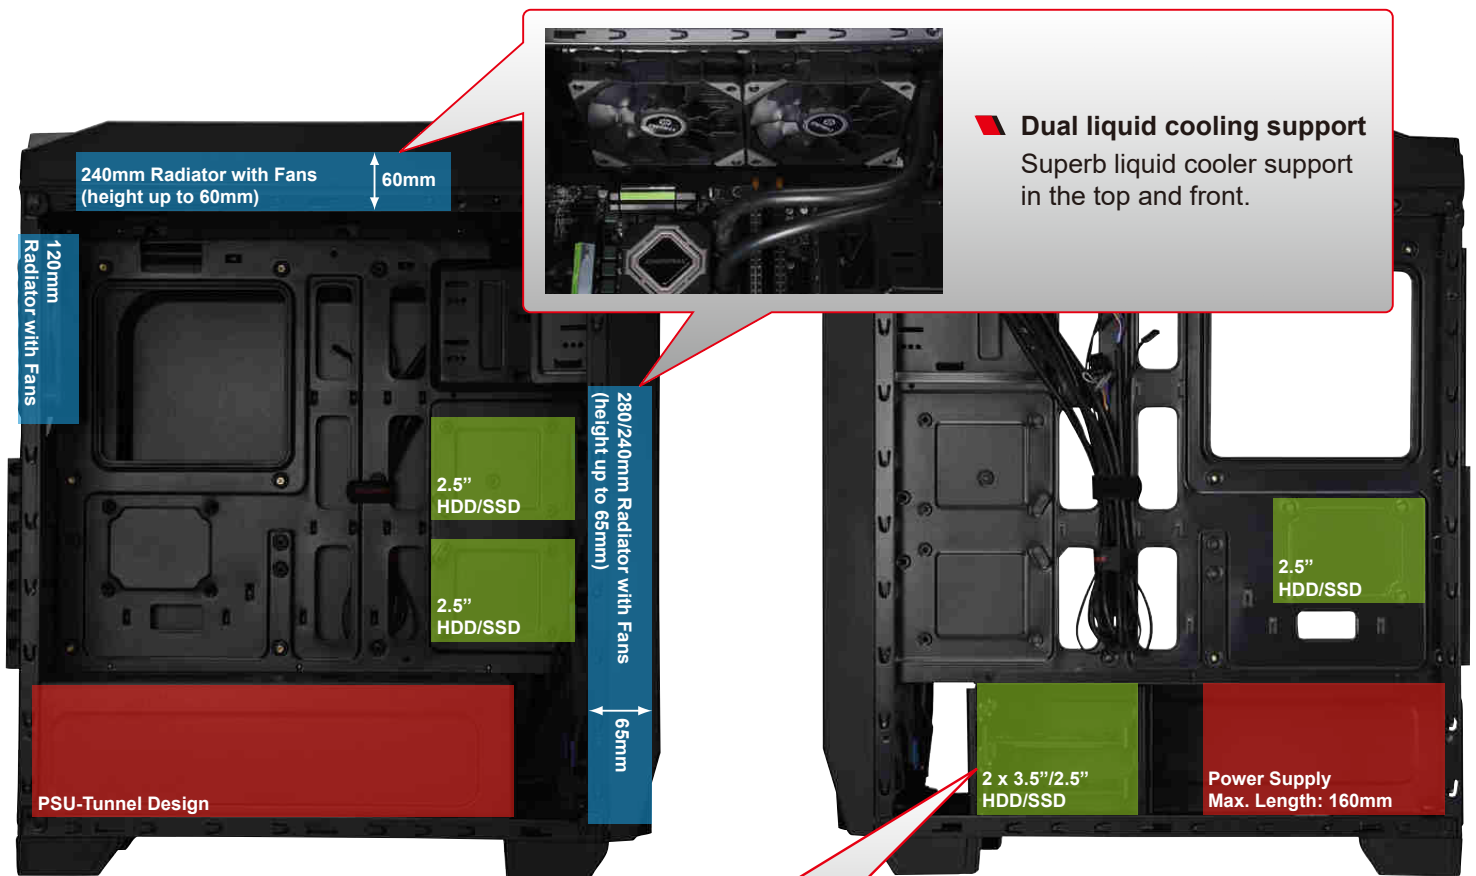

# GraceMESH

- ▀ 4mm panoramic tempered glass side pane
- ▀ Dual 280/240mm liquid cooling or up to 7 fans support for optimal cooling
- ▀ PSU tunnel design for a clean set-up

GraceMesh, mid-tower chassis is features with meshed front and top panel for perfect airflow. The 4mm panoramic tempered glass side panel offers a great view to your hardware and the PSU tunnel ensures a clean build. with up to 7 case fans, the GeaceMesh provides gamers and overclockers all possibilities for extensive cooling poten.... You can install liquid coolers up to 280mm in the case.

## Flexible System Configuration

- ▀ **Dual liquid cooling support**  
Superb liquid cooler support in the top and front.

- ▀ **PSU-Tunnel Design (aka PSU shroud)**  
The design minimizes the cable clutter to make the system clean and neat, which helps improve the air circulation.

- ▀ **User-friendly installation**  
Versatile HDD trays support both 3.5" and 2.5" HDD/SSD installation.

**Easy access top I/O panel**  
 GraceMesh includes 2 x USB 3.0, 2 x USB 2.0 and HD Audio socket.