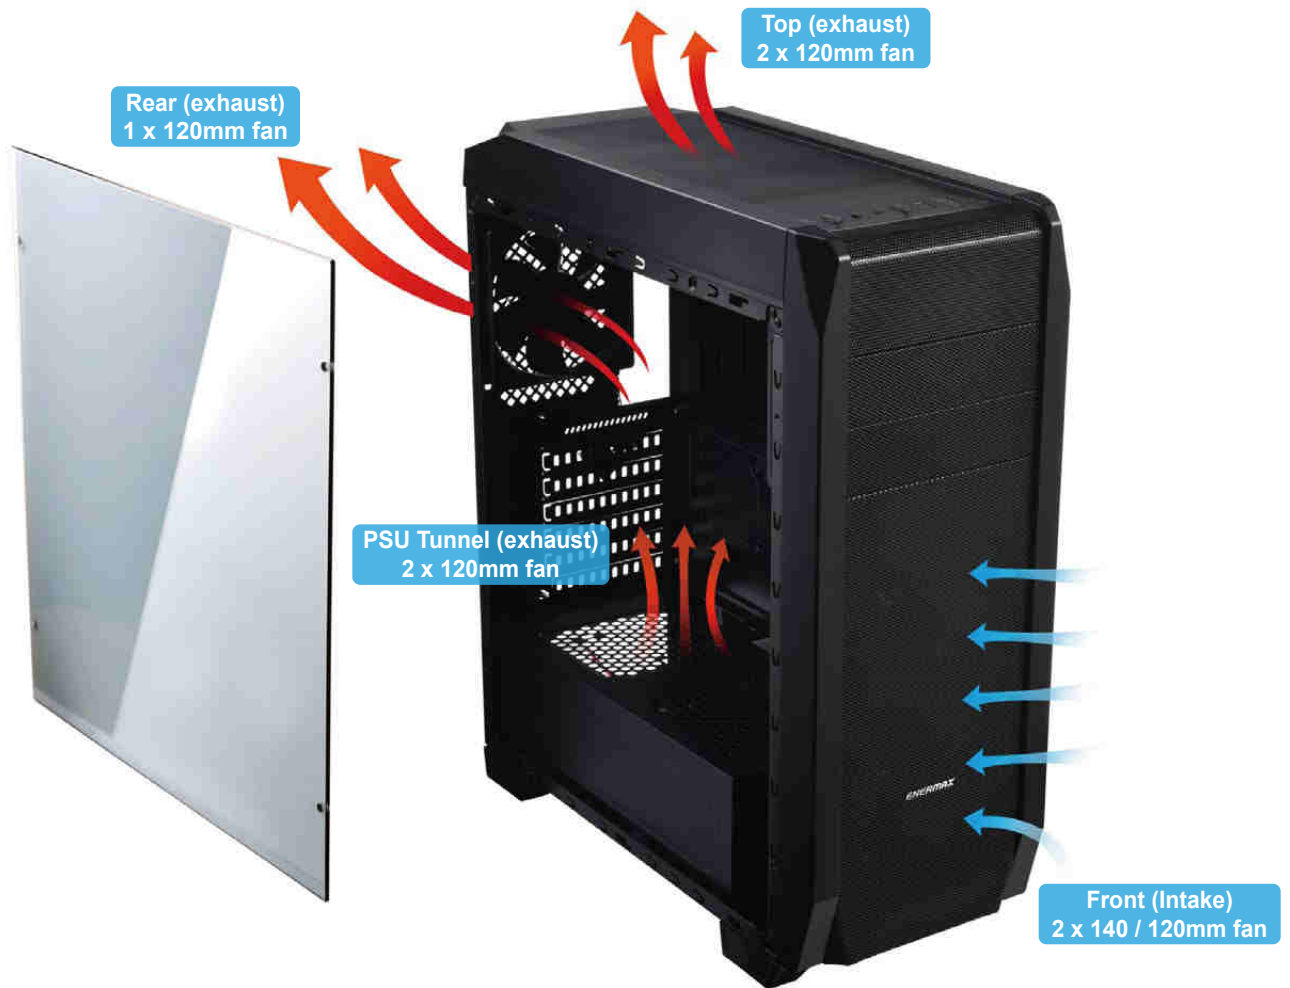

Advanced Cooling System