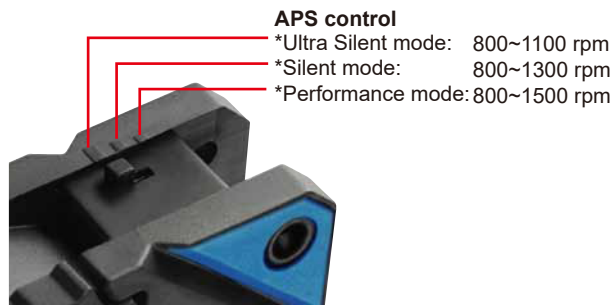

- * Vegas mode: autoplays mode s 1 to 3 (Sparkle, All on, Flash)
- * Quick Off: Press the LED control button for 3 seconds to switch to "OFF" mode.
- * Memory Function: Selected mode will resume when system starts.

APS control allows users to adjust their preferred fan "peak" speed by shifting the speed control. The control switch is located on the side of the frame, making the fan speed adjustment much easier and safer.

Specifications

Model Number		UCDFV12P-BL		
Dimension (mm)	120(W) x 120(H) x 25(D)			
Speed Mode	Ultra Silent Mode	Silent Mode	Performance Mode	
Speed (RPM)	800~1100	800 ~ 1300	800 ~ 1500	
Air Flow (CFM)	33.21 ~ 45.33	33.21 ~ 53.66	33.21 ~ 61.92	
Air Flow (m ³ /h)	56.43 ~ 77.02	56.43 ~ 91.17	56.43 ~ 105.20	
Static Pressure (mm-H ₂ O)	0.979 ~ 1.297	0.979 ~ 1.425	0.979 ~ 1.898	
Noise (dBA)	16 ~ 18	16 ~ 20	16 ~ 22	
Rated Voltage (V)	12	12	12	
Input Current (A)	0.15	0.17	0.20	
Input Power (W)	1.8	2.0	2.4	
MTBF (hrs)	≥ 160,000 @25°C			
LED Color	blue			
Number of built-in LEDs	12			
LED Type	Circular Type LED with 5 modes (switchable)			
Connector	1 x 4 pin PWM connector			
Accessory	8 x screws , 1 x adhesive tape, 1 x 4 pin fan power adaptor			
Shipping Information				
Barcode	EAN: 4713157722218		UPC: 816163008209	
Box Dimension	120 x 182 x 28 mm			
Gross Weight / unit	0.21 kg			
Carton Dimension	490 x 340 x 260 mm			
Q'ty / carton	60 pcs			
Gross Weight / Carton	12.5 kg			