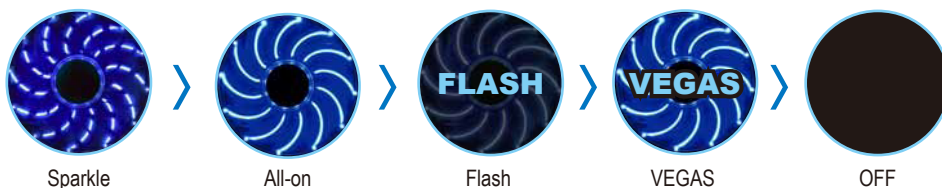

D.F. VEGAS

 **ENERMAX**
POWER. INNOVATION. DESIGN.
www.enermax.com

- ▶ Patented DFR™ technology fan
- ▶ Eye-catching LED lighting effects
- ▶ Perfect for chassis and gaming rigs

ENERMAX D.F.VEGAS 12cm LED fan is equipped with the latest patented DFR™(Dust Free Rotation) technology, which allows fan to swiftly blow away the dust to clean the fan blades. D.F.VEGAS comes with 5 switchable LED modes. The unique lighting effects will enable you to create a personalized look that matches your styles. APS and PWM control provide greater flexibility in selecting the preferred fan speed to reach the balance between cooling performance and silent operation.

Features

- ▶ Patented DFR™ technology* instantly blows away the dust to prolong the lifespan

○ How it works

* Automatic LED self-testing will be activated during the DFR™ mode

- ▶ Patented Circular Type LED with 12 diodes offers 5 switchable LED modes

- * Vegas mode: autoplays mode s 1 to 3 (Sparkle, All on, Flash)
- * Quick Off: Press the LED control button for 3 seconds to switch to "OFF" mode.
- * Memory Function: Selected mode will resume when system starts.