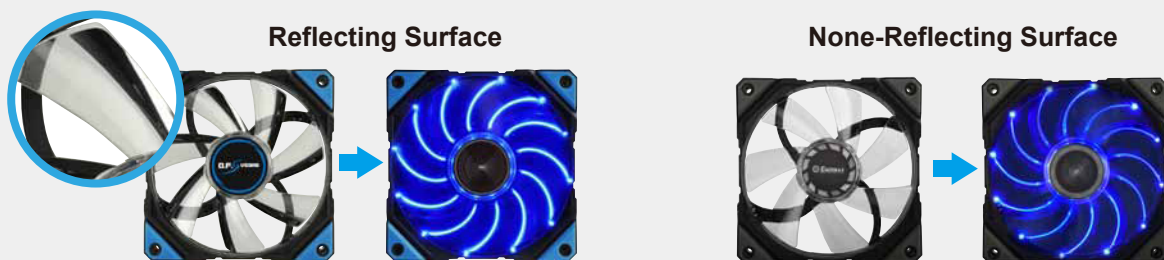

D.F. VEGAS

 **ENERMAX**
POWER. INNOVATION. DESIGN.
www.enermax.com

- ▶ Patented DFR™ technology fan
- ▶ Eye-catching LED lighting effects
- ▶ Perfect for chassis and gaming rigs

ENERMAX D.F.VEGAS 12cm LED fan is equipped with the latest patented DFR™(Dust Free Rotation) technology, which allows fan to swiftly blow away the dust to clean the fan blades. D.F.VEGAS comes with 5 switchable LED modes. The unique lighting effects will enable you to create a personalized look that matches your styles. APS and PWM control provide greater flexibility in selecting the preferred fan speed to reach the balance between cooling performance and silent operation.

Features

- ▶ Patented DFR™ technology* instantly blows away the dust to prolong the lifespan

○ How it works

* Automatic LED self-testing will be activated during the DFR™ mode

- ▶ Patented Circular Type LED with 12 diodes offers 5 switchable LED modes

- * Vegas mode: autoplays mode s 1 to 3 (Sparkle, All on, Flash)
- * Quick Off: Press the LED control button for 3 seconds to switch to "OFF" mode.
- * Memory Function: Selected mode will resume when system starts.

- ▶ Focus Blades with light reflex strips create exceptional, curved rays of light

Shockproof rubber pads minimize vibration during operation

Patented APS (Adjustable Peak Speed) control provides 3 peak rpm options