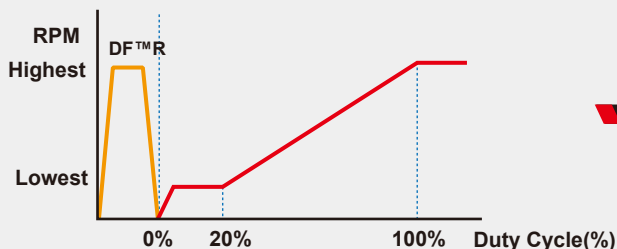

Patented APS (Adjustable Peak Speed) control provides 3 peak rpm options

APS control allows users to adjust their preferred fan "peak" speed by shifting the speed control. The control switch is located on the side of the frame, making the fan speed adjustment much easier and safer.

PWM speed control keeps your system cool and silent at all time

2nd generation of patented Twister Bearing™ technology for long lifetime and low noise