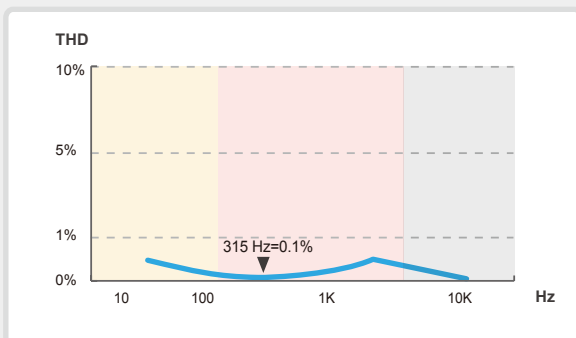

Full-range driver for deep bass sound

11.4mm driver provides gentle timbre and brings broad sound stage.

No.	Component
1	Deco cap
2	Deco ring
3	Water proof mesh
4	Rear housing
5	11.4 mm driver
6	Front housing
7	Silicone cover
8	Earbud