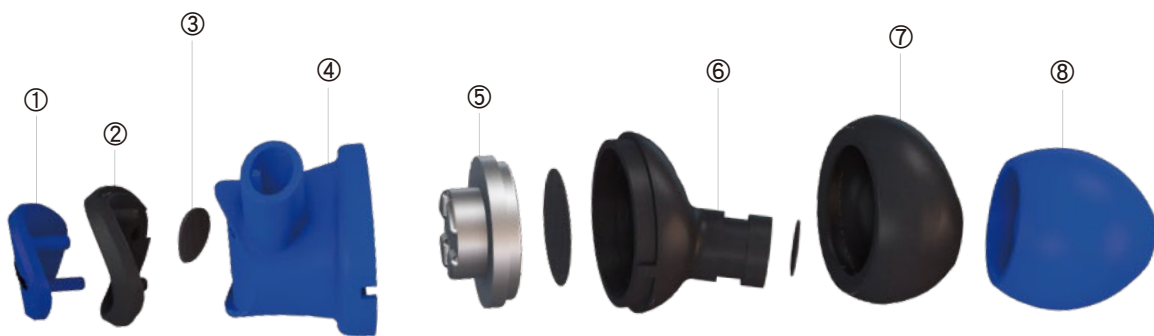

## Sports Earphones

Feel the music inside your body.

In-ear earphone, EAE01, is composed of a full-range driver and asymmetric housing which can deliver ultimate listening experience while exercising or daily commute.

### Features

#### Asymmetric housing

Calculated rear housing offers deep and clear sound. In-ear earphone design with oblique front housing can match ears and prevent spill.

#### Full-range driver for deep bass sound

11.4mm driver provides gentle timbre and brings broad sound stage.

No.	Component
1	Deco cap
2	Deco ring
3	Water proof mesh
4	Rear housing
5	11.4 mm driver
6	Front housing
7	Silicone cover
8	Earbud