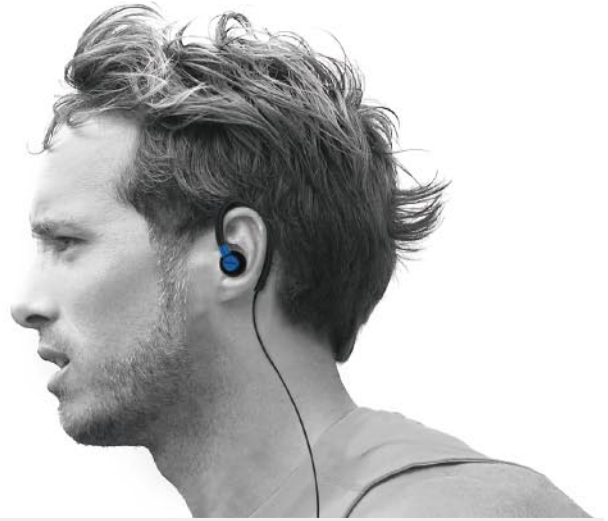

#### Full-range driver for deep bass sound

11.4mm driver provides gentle timbre and brings broad sound stage.

No.	Component
1	Deco cap
2	Deco ring
3	Water proof mesh
4	Rear housing
5	11.4 mm driver
6	Front housing
7	Silicone cover
8	Earbud

### ▼ Ergonomic liana ear hooks

Liana ear hooks with exclusive elasticity silicone provide long-term wearing comfort and stability for sports and daily commute.

○ More than 50,000 times of stringent plugging test approved