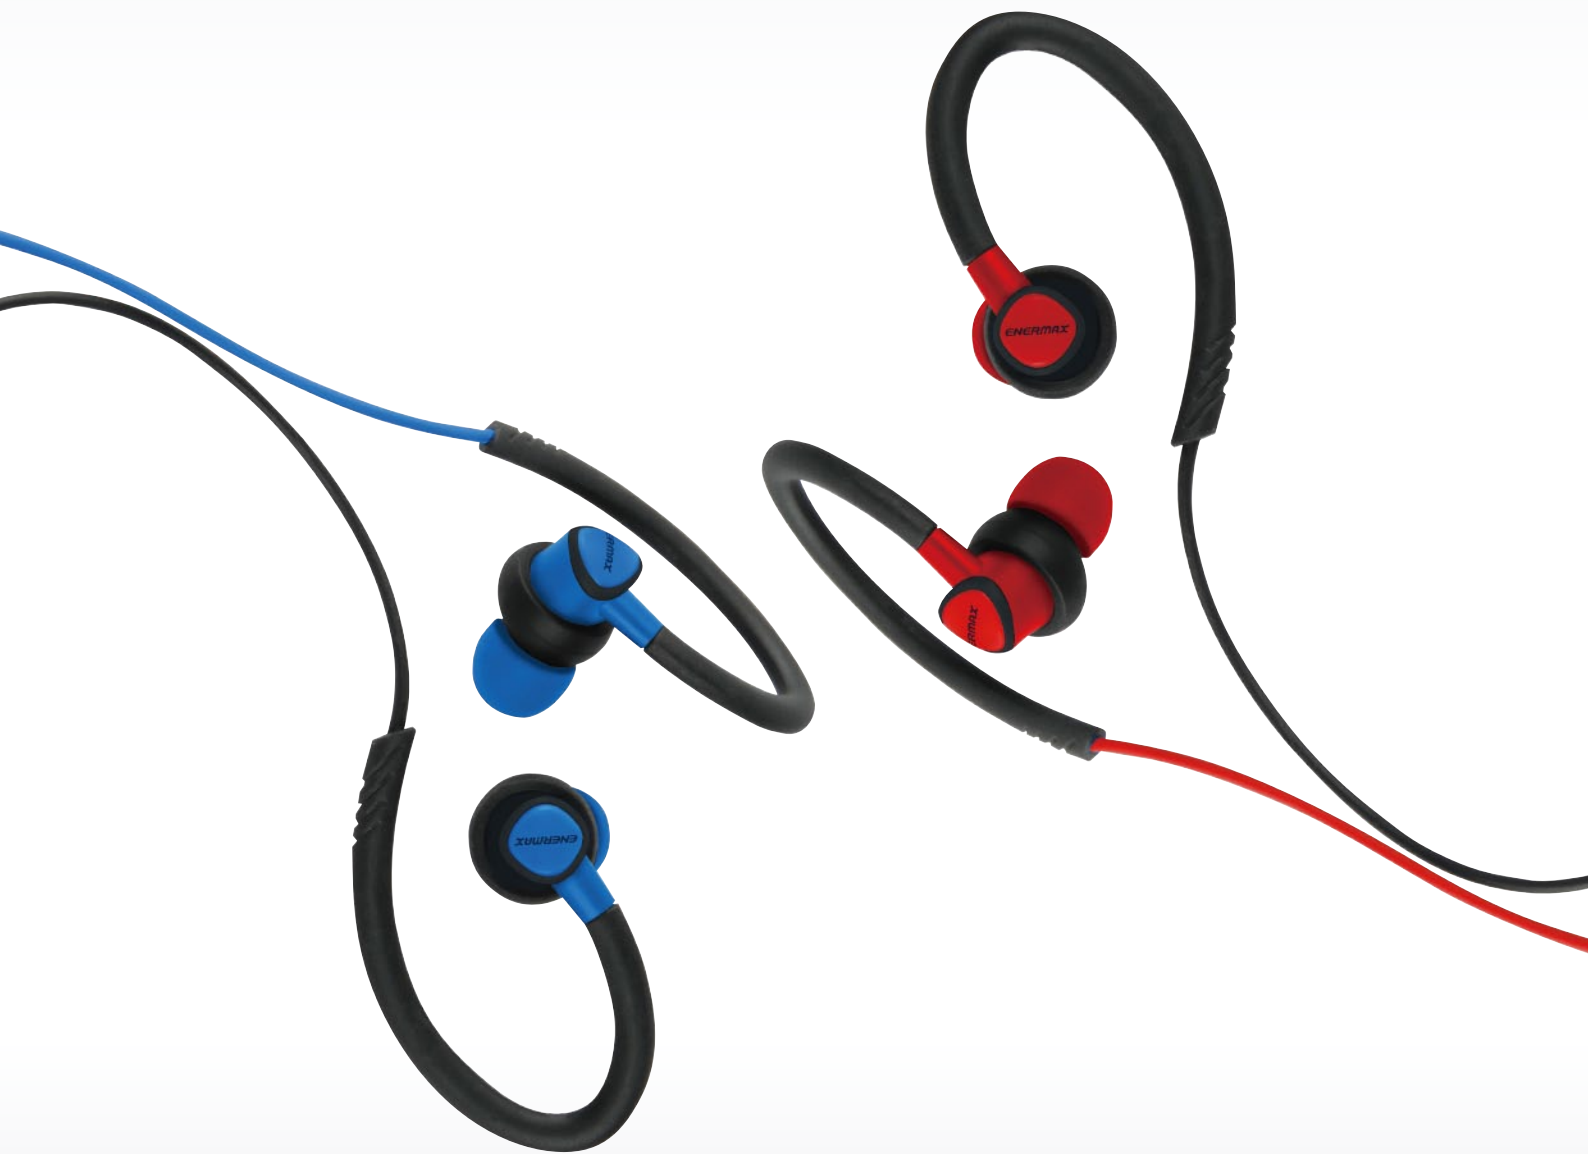

EAE01

Sports Earphones