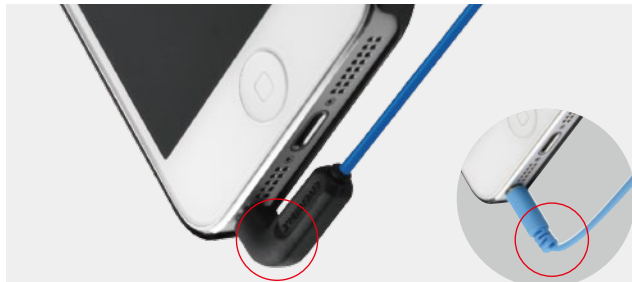

▼ Ergonomic liana ear hooks

Liana ear hooks with exclusive elasticity silicone provide long-term wearing comfort and stability for sports and daily commute.

○ More than 50,000 times of stringent plugging test approved

▼ L-shape plug

L-shape gilded plug reinforces the cord's durability and versatility.

▼ Omnidirectional microphone

In-line remote media playback control with built-in microphone allows easy access to handsfree talking.*